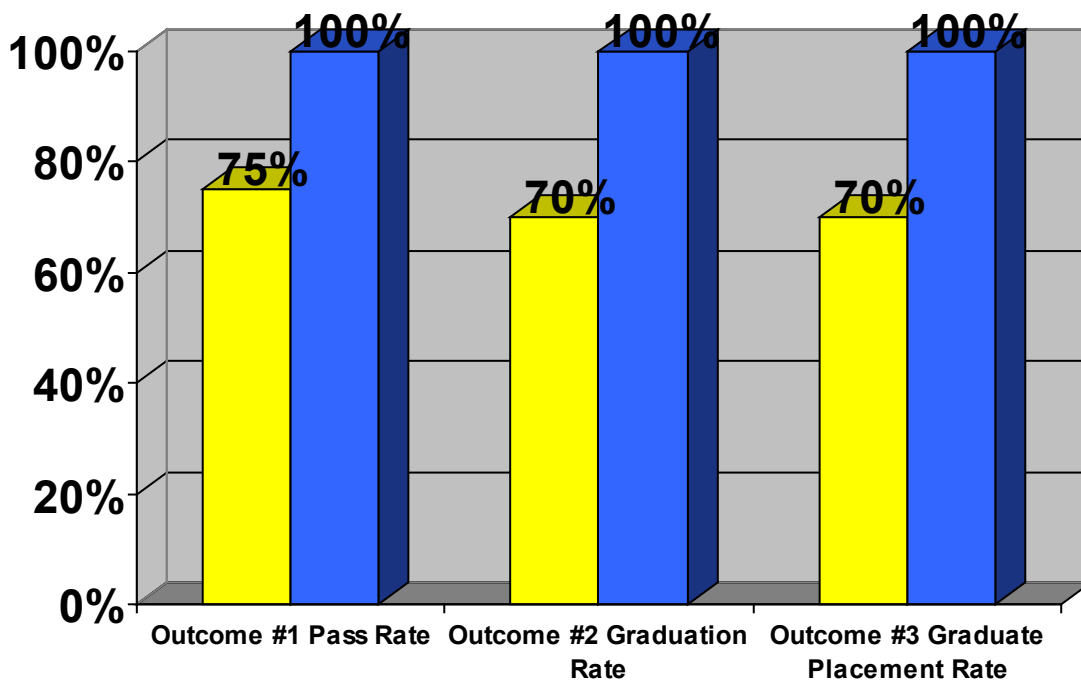

Sentara RMH School of Medical Laboratory Science Program Outcome Measures January 2022-December 2024

(Updated 2/21/2025)

Percentages reflect all students graduated in 2022, 2023 and 2024	
Certification Pass Rate	100%
Graduation Rate	100%
Placement Rate	100%